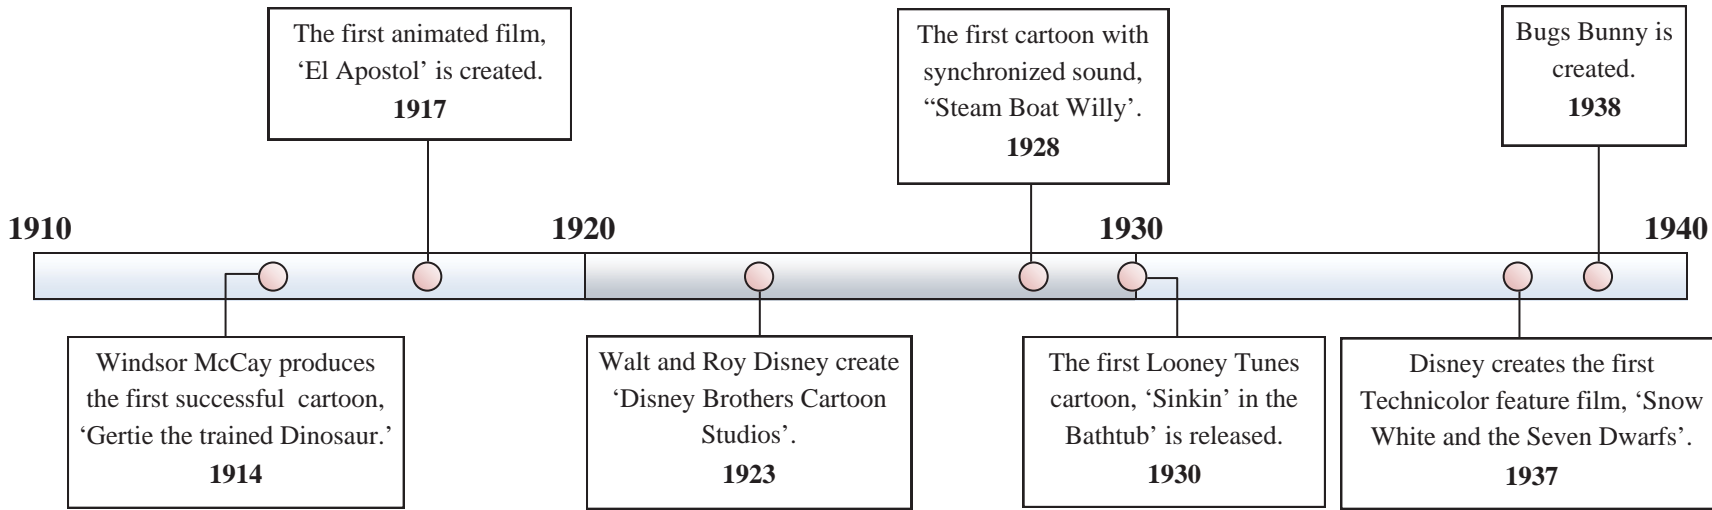

Use the timeline below to answer the questions.

History of Early Animation

Answers

1. _____
2. _____
3. _____
4. _____
5. _____
6. _____
7. _____
8. _____
9. **Circle Correct Answer**
10. **Circle Correct Answer**

1) Which happened earlier? A. Disney's Studio is created or B. First animated film is released _____
2) What year did Windsor McCay produce his cartoon?? 1914 or 1917
3) How many years after Disney Brothers Cartoon studios was created did they release 'Steam Boat Willy'? 10 or 5
4) What year was the first Technicolor feature film? 1938 or 1937
5) What is the span (number of years shown) of this timeline? 40 or 30
6) What year was 'El Apostol' created? 1917 or 1920
7) What year was 'Snow White and the Seven Drawfs' released? 1930 or 1937
8) The first Popeye cartoon was released in 1933. Could you put this event on the timeline above? (Yes / No)
9) What is this timeline about? The History of Early Animation or The History of Bugs Bunny
10) What was the first Looney Tunes cartoon named? Sinkin in the Bathtub or Steam Boat Willy'