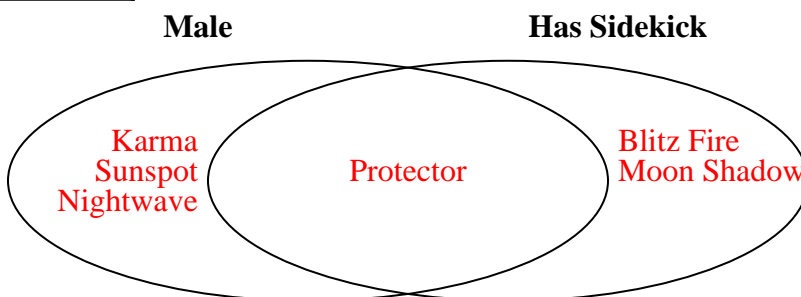

Easy

Realistic Art

- 2) The table below shows the description of several super heroes. Use the chart to fill in the Venn Diagram.

	Sunspot	Protector	Karma	Nightwave	Moon Shadow	Blitz Fire
Gender	Male	Male	Male	Male	Female	Female
Has Sidekick	No	Yes	No	No	Yes	Yes

Box Package

Sugar

Solve each problem.

- 1) The table below shows the description of several video games. Use the chart to fill in the Venn Diagram.

	DreamRush	Airblaze	Crystal Rain	Farplan	Everplan	Warstar
Difficulty	Hard	Easy	Hard	Easy	Easy	Easy
Art Style	Realistic	Realistic	Realistic	Realistic	Fantasy	Realistic

- 2) The table below shows the description of several super heroes. Use the chart to fill in the Venn Diagram.

	Sunspot	Protector	Karma	Nightwave	Moon Shadow	Blitz Fire
Gender	Male	Male	Male	Male	Female	Female
Has Sidekick	No	Yes	No	No	Yes	Yes