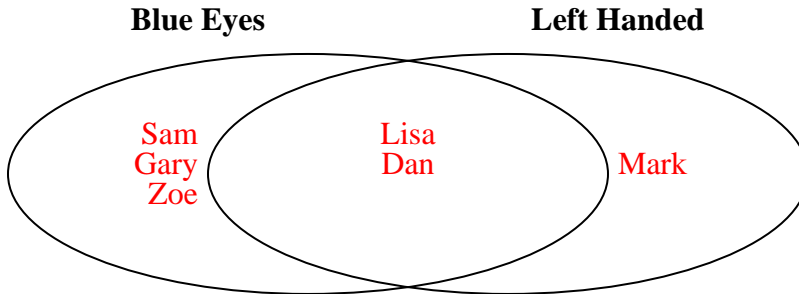

Chain Store

Free Delivery

- 3) The table below shows the physical traits of several pets in a pet shelter. Use the chart to fill in the Venn Diagram.

	Sparkles	Lucky	Bubbles	Coco	Alfus	Emily
Type	Dog	Dog	Cat	Dog	Cat	Dog
Fur Length	Long	Long	Short	Long	Short	Short

Dog

Short Hair

Solve each problem.

- 1) The table below shows the physical traits of different students. Use the chart to fill in the Venn Diagram.

	Gary	Dan	Lisa	Sam	Mark	Zoe
Eye Color	Blue	Blue	Blue	Blue	Green	Blue
Dominant Hand	Right	Left	Left	Right	Left	Right

- 2) The table below shows the information on several pizza places. Use the chart to fill in the Venn Diagram.

	Slice of Life	Za Pizza	Italy's Best	John's Pizza	Luigi's Pizza	Oven Baked
Type	Chain	Family Owned	Family Owned	Chain	Family Owned	Chain
Delivery	Free	Free	Free	Pay	Free	Pay

- 3) The table below shows the physical traits of several pets in a pet shelter. Use the chart to fill in the Venn Diagram.

	Sparkles	Lucky	Bubbles	Coco	Alfus	Emily
Type	Dog	Dog	Cat	Dog	Cat	Dog
Fur Length	Long	Long	Short	Long	Short	Short