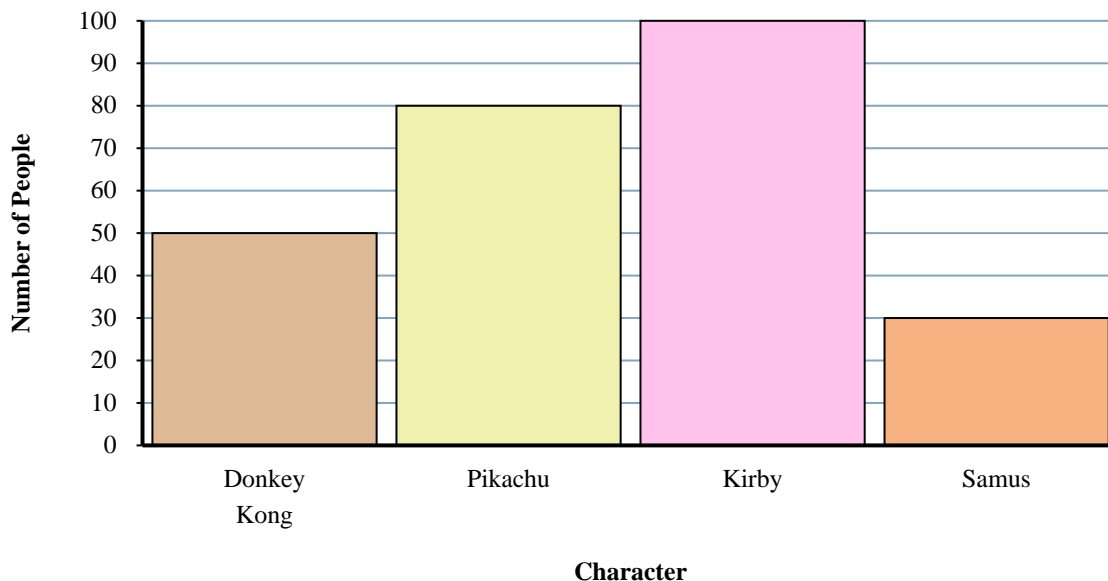

Solve each problem.

Favorite Game Characters

Answers

1. Samus
2. Kirby
3. 80
4. 260
5. Samus
6. 20
7. Kirby
8. 30
9. 50
10. Kirby

1) Which character did the fewest number of people say was their favorite?
2) Did more people like Kirby or Samus?
3) How many people liked Pikachu the best?
4) How many people total answered the poll?
5) Did fewer people like Samus or Pikachu?
6) How many fewer people liked Samus than liked Donkey Kong?
7) Which character did the largest number of people say was their favorite?
8) How many more people liked Pikachu than liked Donkey Kong?
9) What is the difference in the number of people who liked Donkey Kong and the number who liked Kirby?
10) Which character did exactly 100 people say was their favorite?