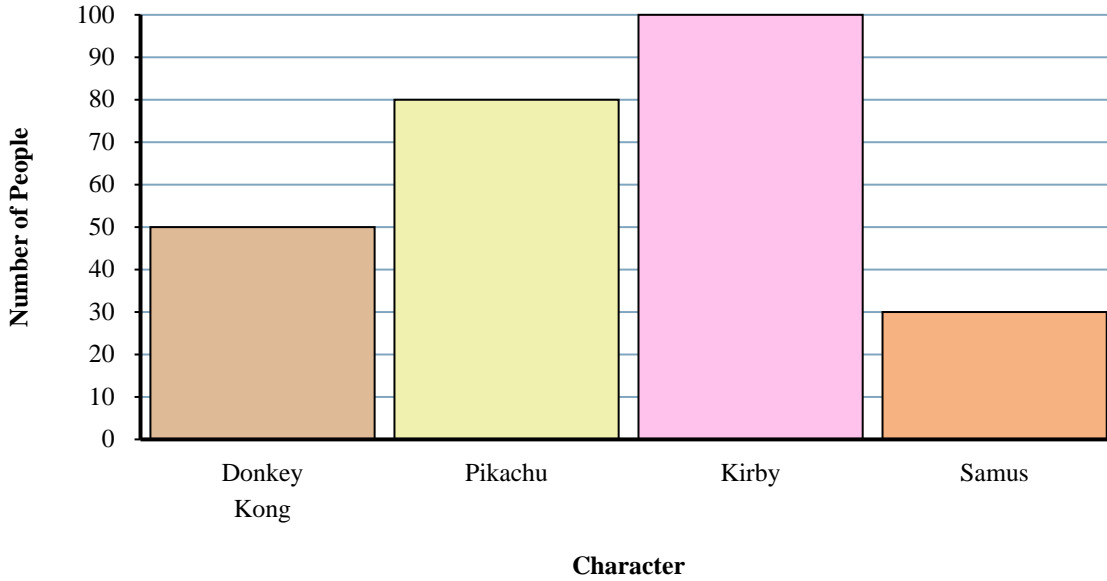

Solve each problem.

Answers

Favorite Game Characters

- 1) Which character did the fewest number of people say was their favorite?
- 2) Did more people like Kirby or Samus?
- 3) How many people liked Pikachu the best?
- 4) How many people total answered the poll?
- 5) Did fewer people like Samus or Pikachu?
- 6) How many fewer people liked Samus than liked Donkey Kong?
- 7) Which character did the largest number of people say was their favorite?
- 8) How many more people liked Pikachu than liked Donkey Kong?
- 9) What is the difference in the number of people who liked Donkey Kong and the number who liked Kirby?
- 10) Which character did exactly 100 people say was their favorite?