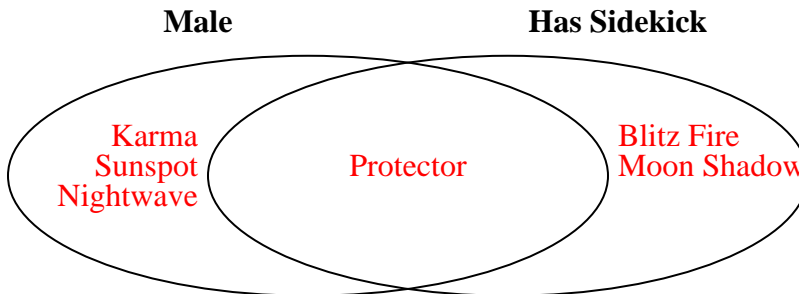

Easy

Realistic Art

- 2) The table below shows the description of several super heroes. Use the chart to fill in the Venn Diagram.

	Sunspot	Protector	Karma	Nightwave	Moon Shadow	Blitz Fire
Gender	Male	Male	Male	Male	Female	Female
Has Sidekick	No	Yes	No	No	Yes	Yes

Box Package

Sugar

Solve each problem.

- 1) The table below shows the description of several video games. Use the chart to fill in the Venn Diagram.

	DreamRush	Airblaze	Crystal Rain	Farplan	Everplan	Warstar
Difficulty	Hard	Easy	Hard	Easy	Easy	Easy
Art Style	Realistic	Realistic	Realistic	Realistic	Fantasy	Realistic

- 2) The table below shows the description of several super heroes. Use the chart to fill in the Venn Diagram.

	Sunspot	Protector	Karma	Nightwave	Moon Shadow	Blitz Fire
Gender	Male	Male	Male	Male	Female	Female
Has Sidekick	No	Yes	No	No	Yes	Yes