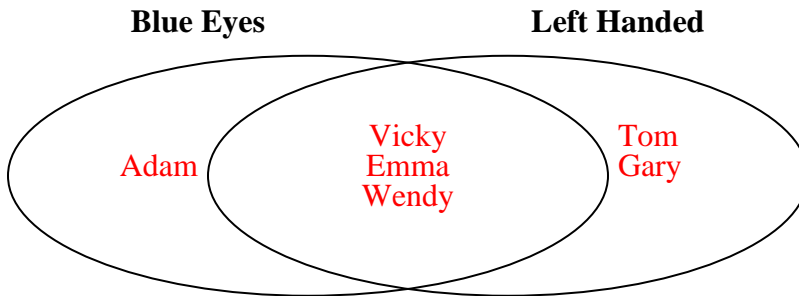

**Blue Eyes**

**Left Handed**

- 3) The table below shows the physical traits of several pets in a pet shelter. Use the chart to fill in the Venn Diagram.

	Fluffy	Bubbles	Alfus	Lucky	Emily	Sparkles
Fur Length	Long	Long	Short	Long	Short	Short
Fur Color	Gray	Gray	Brown	Gray	Gray	Brown

**Short Hair**

**Gray Fur**

Solve each problem.

- 1) The table below shows the description of several video games. Use the chart to fill in the Venn Diagram.

	Everplan	Farplan	Warstar	DreamRush	Crystal Rain	Airblaze
Type	RPG	RPG	Action	Action	RPG	Action
Art Style	Realistic	Fantasy	Realistic	Realistic	Realistic	Realistic

- 2) The table below shows the physical traits of different students. Use the chart to fill in the Venn Diagram.

	Gary	Adam	Tom	Emma	Vicky	Wendy
Eye Color	Green	Blue	Green	Blue	Blue	Blue
Dominant Hand	Left	Right	Left	Left	Left	Left

- 3) The table below shows the physical traits of several pets in a pet shelter. Use the chart to fill in the Venn Diagram.

	Fluffy	Bubbles	Alfus	Lucky	Emily	Sparkles
Fur Length	Long	Long	Short	Long	Short	Short
Fur Color	Gray	Gray	Brown	Gray	Gray	Brown