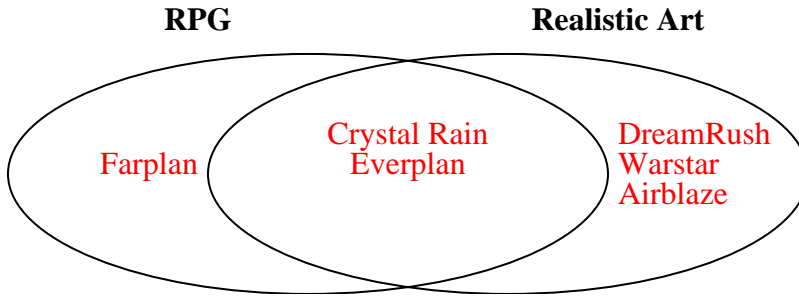

**Blue Eyes**

**Left Handed**

- 3) The table below shows the physical traits of several pets in a pet shelter. Use the chart to fill in the Venn Diagram.

	Fluffy	Bubbles	Alfus	Lucky	Emily	Sparkles
Fur Length	Long	Long	Short	Long	Short	Short
Fur Color	Gray	Gray	Brown	Gray	Gray	Brown

**Short Hair**

**Gray Fur**

Solve each problem.

- 1) The table below shows the description of several video games. Use the chart to fill in the Venn Diagram.

	Everplan	Farplan	Warstar	DreamRush	Crystal Rain	Airblaze
Type	RPG	RPG	Action	Action	RPG	Action
Art Style	Realistic	Fantasy	Realistic	Realistic	Realistic	Realistic

- 2) The table below shows the physical traits of different students. Use the chart to fill in the Venn Diagram.

	Gary	Adam	Tom	Emma	Vicky	Wendy
Eye Color	Green	Blue	Green	Blue	Blue	Blue
Dominant Hand	Left	Right	Left	Left	Left	Left

- 3) The table below shows the physical traits of several pets in a pet shelter. Use the chart to fill in the Venn Diagram.

	Fluffy	Bubbles	Alfus	Lucky	Emily	Sparkles
Fur Length	Long	Long	Short	Long	Short	Short
Fur Color	Gray	Gray	Brown	Gray	Gray	Brown