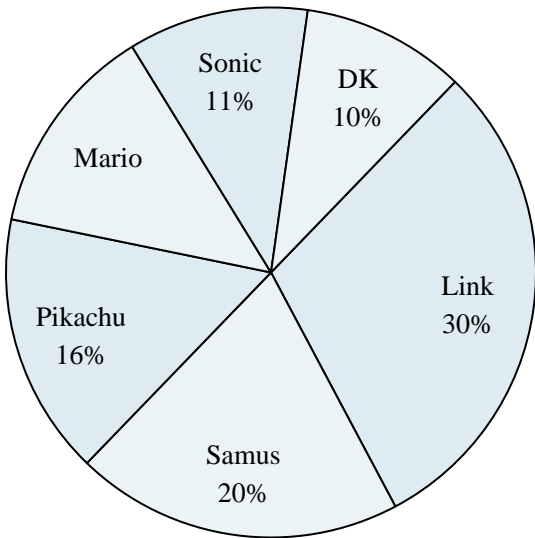

Favorite Game Character

- 6) Which character was the least popular?
- 7) What percent of people said Pikachu was their favorite?
- 8) Which two characters did about half the people say was their favorite?
- 9) What percent of people said either Samus or Sonic was their favorite?
- 10) Which character was the most popular?

Answers

1. _____
2. _____
3. _____
4. _____
5. _____
6. _____
7. _____
8. _____
9. _____
10. _____

Use the graph to solve.

Favorite Pizza Topping

- 1) What percent of people said ham was their favorite?
- 2) Which topping was the least popular?
- 3) Which two toppings did about half the people like the best?
- 4) What percent of people said either sausage or mushrooms was their favorite?
- 5) Which topping was the most popular?