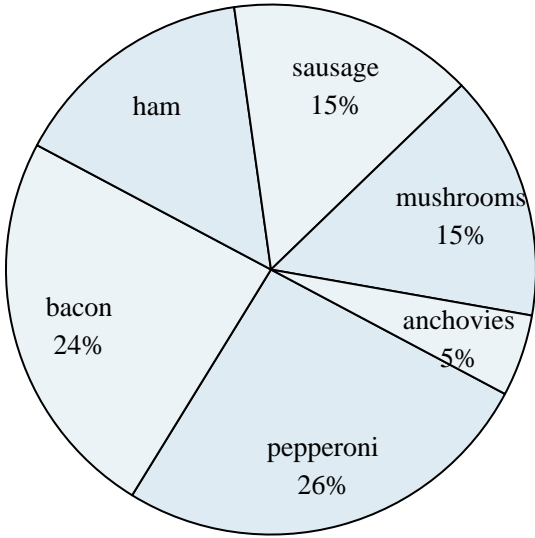

Use the graph to solve.

Favorite Pizza Topping

- 1) What percent of people said ham was their favorite?
- 2) Which topping was the least popular?
- 3) Which two toppings did about half the people like the best?
- 4) What percent of people said either sausage or mushrooms was their favorite?
- 5) Which topping was the most popular?

Favorite Game Character

- 6) Which character was the least popular?
- 7) What percent of people said Pikachu was their favorite?
- 8) Which two characters did about half the people say was their favorite?
- 9) What percent of people said either Samus or Sonic was their favorite?
- 10) Which character was the most popular?

Answers

1. _____
2. _____
3. _____
4. _____
5. _____
6. _____
7. _____
8. _____
9. _____
10. _____

Use the graph to solve.

Favorite Pizza Topping

- 1) What percent of people said ham was their favorite?
- 2) Which topping was the least popular?
- 3) Which two toppings did about half the people like the best?
- 4) What percent of people said either sausage or mushrooms was their favorite?
- 5) Which topping was the most popular?

Answers

1. 15%
2. anchovies
3. pepperoni & bacon
4. 30%
5. pepperoni
6. DK
7. 16%
8. Link & Samus
9. 31%
10. Link