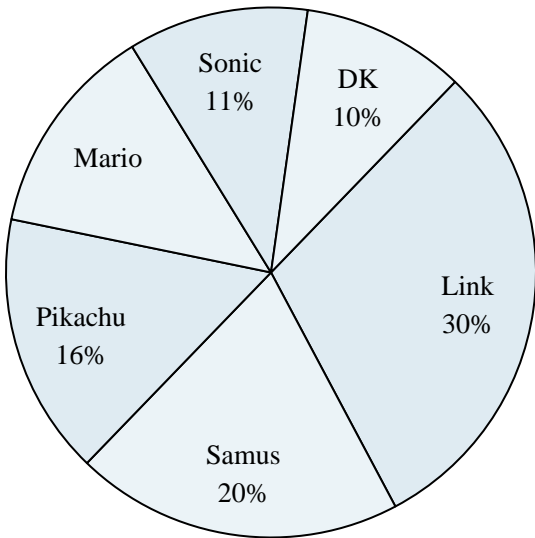

Use the graph to solve.

Favorite Pizza Topping

- 1) What percent of people said ham was their favorite?
- 2) Which topping was the least popular?
- 3) Which two toppings did about half the people like the best?
- 4) What percent of people said either sausage or mushrooms was their favorite?
- 5) Which topping was the most popular?

Favorite Game Character

- 6) Which character was the least popular?
- 7) What percent of people said Pikachu was their favorite?
- 8) Which two characters did about half the people say was their favorite?
- 9) What percent of people said either Samus or Sonic was their favorite?
- 10) Which character was the most popular?

Answers

1. _____
2. _____
3. _____
4. _____
5. _____
6. _____
7. _____
8. _____
9. _____
10. _____

Use the graph to solve.

Favorite Pizza Topping

- 1) What percent of people said ham was their favorite?
- 2) Which topping was the least popular?
- 3) Which two toppings did about half the people like the best?
- 4) What percent of people said either sausage or mushrooms was their favorite?
- 5) Which topping was the most popular?

Answers

1. 15%
2. anchovies
3. pepperoni & bacon
4. 30%
5. pepperoni
6. DK
7. 16%
8. Link & Samus
9. 31%
10. Link