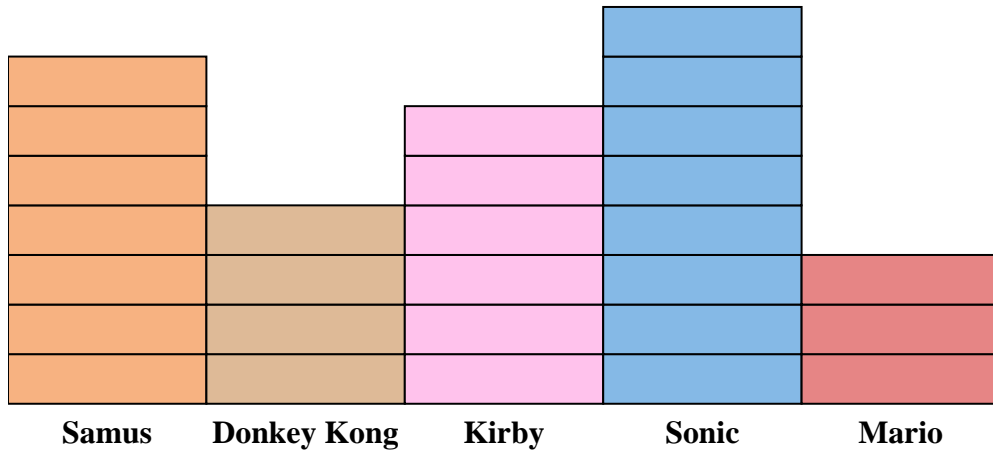

Solve each problem.

Each  = 2 votes

Answers

1. \_\_\_\_\_
2. \_\_\_\_\_
3. \_\_\_\_\_
4. \_\_\_\_\_
5. \_\_\_\_\_
6. \_\_\_\_\_
7. \_\_\_\_\_
8. \_\_\_\_\_
9. \_\_\_\_\_
10. \_\_\_\_\_

- 1) How many more people liked Sonic than liked Kirby?
- 2) Which character did the largest number of people say was their favorite?
- 3) Which character did the fewest number of people say was their favorite?
- 4) How many people total answered the poll?
- 5) Did fewer people like Sonic or Samus?
- 6) Did more people like Mario or Donkey Kong?
- 7) Which character did exactly 8 people say was their favorite?
- 8) How many people liked Kirby the best?
- 9) What is the combined number of people who liked Mario and Sonic?
- 10) What is the difference in the number of people who liked Donkey Kong and the number who liked Samus?

Solve each problem.

Each [segment] = 2 votes

Answers

1. 4
2. Sonic
3. Mario
4. 56
5. Samus
6. Donkey Kong
7. Donkey Kong
8. 12
9. 22
10. 6

- 1) How many more people liked Sonic than liked Kirby?
- 2) Which character did the largest number of people say was their favorite?
- 3) Which character did the fewest number of people say was their favorite?
- 4) How many people total answered the poll?
- 5) Did fewer people like Sonic or Samus?
- 6) Did more people like Mario or Donkey Kong?
- 7) Which character did exactly 8 people say was their favorite?
- 8) How many people liked Kirby the best?
- 9) What is the combined number of people who liked Mario and Sonic?
- 10) What is the difference in the number of people who liked Donkey Kong and the number who liked Samus?