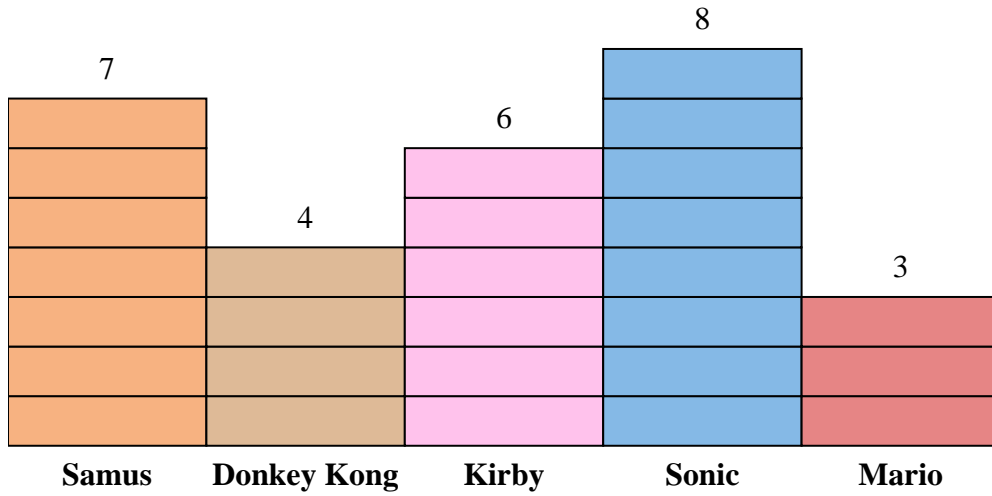

Solve each problem.

Each  = 2 votes

Answers

1. \_\_\_\_\_
2. \_\_\_\_\_
3. \_\_\_\_\_
4. \_\_\_\_\_
5. \_\_\_\_\_
6. \_\_\_\_\_
7. \_\_\_\_\_
8. \_\_\_\_\_
9. \_\_\_\_\_
10. \_\_\_\_\_

- 1) How many more people liked Sonic than liked Kirby?
- 2) Which character did the largest number of people say was their favorite?
- 3) Which character did the fewest number of people say was their favorite?
- 4) How many people total answered the poll?
- 5) Did fewer people like Sonic or Samus?
- 6) Did more people like Mario or Donkey Kong?
- 7) Which character did exactly 8 people say was their favorite?
- 8) How many people liked Kirby the best?
- 9) What is the combined number of people who liked Mario and Sonic?
- 10) What is the difference in the number of people who liked Donkey Kong and the number who liked Samus?

Solve each problem.

Each [segment] = 2 votes

Answers

1. 4
2. Sonic
3. Mario
4. 56
5. Samus
6. Donkey Kong
7. Donkey Kong
8. 12
9. 22
10. 6

- 1) How many more people liked Sonic than liked Kirby?
- 2) Which character did the largest number of people say was their favorite?
- 3) Which character did the fewest number of people say was their favorite?
- 4) How many people total answered the poll?
- 5) Did fewer people like Sonic or Samus?
- 6) Did more people like Mario or Donkey Kong?
- 7) Which character did exactly 8 people say was their favorite?
- 8) How many people liked Kirby the best?
- 9) What is the combined number of people who liked Mario and Sonic?
- 10) What is the difference in the number of people who liked Donkey Kong and the number who liked Samus?