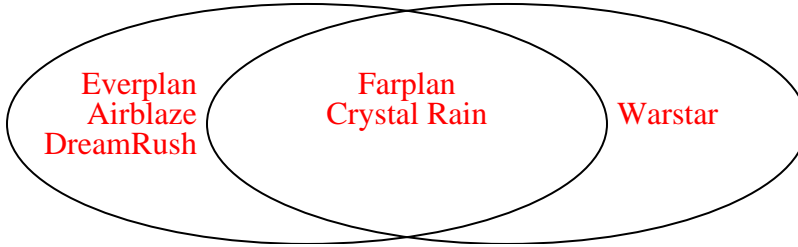

Wears Mask

Has Sidekick

- 3) The table below shows the physical traits of different students. Use the chart to fill in the Venn Diagram.

	Zoe	Sam	Lisa	Kim	Carl	Adam
Eye Color	Blue	Blue	Blue	Blue	Green	Blue
Pet	Cat	Dog	Cat	Cat	Cat	Dog

Blue Eyes

Cat

Solve each problem.

- 1) The table below shows the description of several video games. Use the chart to fill in the Venn Diagram.

	Crystal Rain	Warstar	Farplan	Airblaze	Everplan	DreamRush
Difficulty	Easy	Hard	Easy	Easy	Easy	Easy
Type	RPG	RPG	RPG	Action	Action	Action

Easy

RPG

- 2) The table below shows the description of several super heroes. Use the chart to fill in the Venn Diagram.

	Nightwave	Moon Shadow	Citadel	Protector	Sunspot	Karma
Wears Mask	Yes	Yes	No	Yes	No	Yes
Has Sidekick	No	No	Yes	Yes	Yes	No