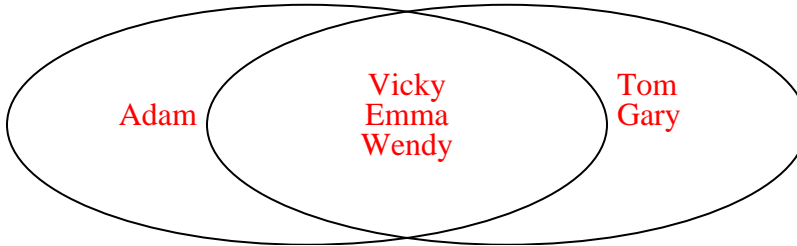

Blue Eyes

Left Handed

- 3) The table below shows the physical traits of several pets in a pet shelter. Use the chart to fill in the Venn Diagram.

	Fluffy	Bubbles	Alfus	Lucky	Emily	Sparkles
Fur Length	Long	Long	Short	Long	Short	Short
Fur Color	Gray	Gray	Brown	Gray	Gray	Brown

Short Hair

Gray Fur

Solve each problem.

- 1) The table below shows the description of several video games. Use the chart to fill in the Venn Diagram.

	Everplan	Farplan	Warstar	DreamRush	Crystal Rain	Airblaze
Type	RPG	RPG	Action	Action	RPG	Action
Art Style	Realistic	Fantasy	Realistic	Realistic	Realistic	Realistic

RPG

Realistic Art

- 2) The table below shows the physical traits of different students. Use the chart to fill in the Venn Diagram.

	Gary	Adam	Tom	Emma	Vicky	Wendy
Eye Color	Green	Blue	Green	Blue	Blue	Blue
Dominant Hand	Left	Right	Left	Left	Left	Left