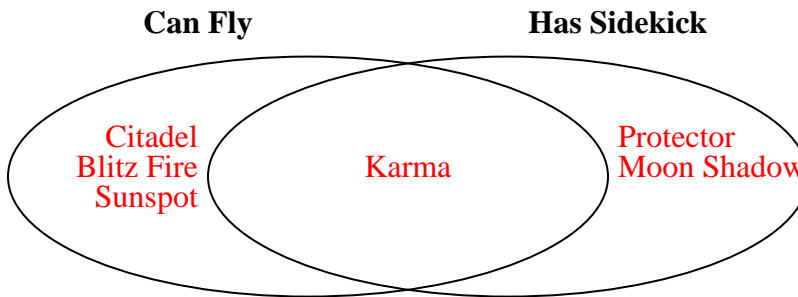

3) The table below shows the description of several super heroes. Use the chart to fill in the Venn Diagram.

	Blitz Fire	Karma	Moon Shadow	Protector	Citadel	Sunspot
Power	Flight	Flight	Super Strength	Super Strength	Flight	Flight
Has Sidekick	No	Yes	Yes	Yes	No	No