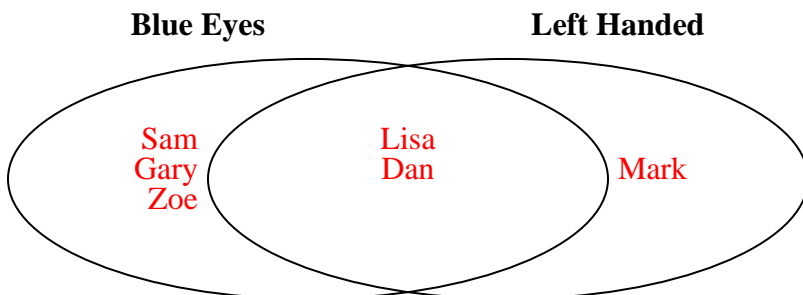

Chain Store

Free Delivery

- 3) The table below shows the physical traits of several pets in a pet shelter. Use the chart to fill in the Venn Diagram.

	Sparkles	Lucky	Bubbles	Coco	Alfus	Emily
Type	Dog	Dog	Cat	Dog	Cat	Dog
Fur Length	Long	Long	Short	Long	Short	Short

Dog

Short Hair

Solve each problem.

- 1) The table below shows the physical traits of different students. Use the chart to fill in the Venn Diagram.

	Gary	Dan	Lisa	Sam	Mark	Zoe
Eye Color	Blue	Blue	Blue	Blue	Green	Blue
Dominant Hand	Right	Left	Left	Right	Left	Right

- 2) The table below shows the information on several pizza places. Use the chart to fill in the Venn Diagram.

	Slice of Life	Za Pizza	Italy's Best	John's Pizza	Luigi's Pizza	Oven Baked
Type	Chain	Family Owned	Family Owned	Chain	Family Owned	Chain
Delivery	Free	Free	Free	Pay	Free	Pay