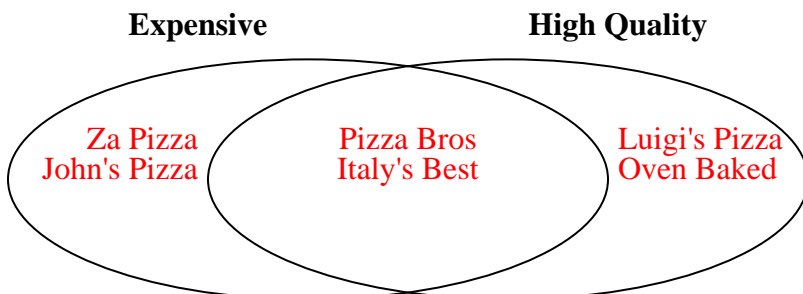

Blue Eyes

Left Handed

- 2) The table below shows the information on several pizza places. Use the chart to fill in the Venn Diagram.

	Italy's Best	Oven Baked	John's Pizza	Luigi's Pizza	Pizza Bros	Za Pizza
Price	Expensive	Cheap	Expensive	Cheap	Expensive	Expensive
Quality	High	High	Low	High	High	Low

Realistic Art

Easy

Solve each problem.

- 1) The table below shows the physical traits of different students. Use the chart to fill in the Venn Diagram.

	Carl	Ben	Zoe	Helen	Mark	Ned
Eye Color	Blue	Blue	Green	Blue	Green	Green
Dominant Hand	Left	Right	Left	Right	Left	Left

- 2) The table below shows the information on several pizza places. Use the chart to fill in the Venn Diagram.

	Italy's Best	Oven Baked	John's Pizza	Luigi's Pizza	Pizza Bros	Za Pizza
Price	Expensive	Cheap	Expensive	Cheap	Expensive	Expensive
Quality	High	High	Low	High	High	Low