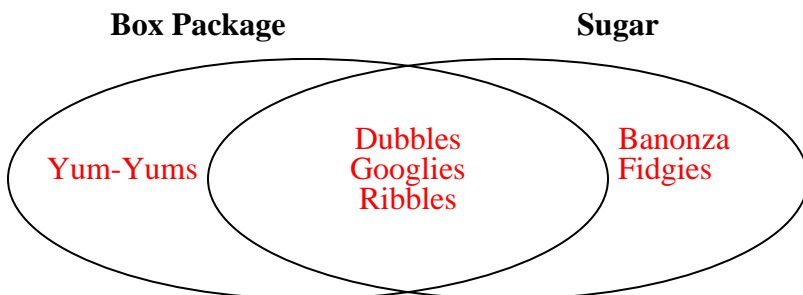

Dog

Pure Breed

- 3) The table below shows the physical traits of different students. Use the chart to fill in the Venn Diagram.

	Faye	Ned	Adam	Pam	Helen	Gary
Pet	Dog	Cat	Dog	Cat	Cat	Cat
Eye Color	Blue	Blue	Blue	Green	Blue	Blue

Cat

Blue Eyes

Solve each problem.

- 1) The table below shows the attributes of several types of candy. Use the chart to fill in the Venn Diagram.

	Googlies	Fidgies	Dubbles	Banonza	Ribbles	Yum-Yums
Package	Box	Bag	Box	Bag	Box	Box
Flavor	Sugar	Sugar	Sugar	Sugar	Sugar	Chocolate

- 2) The table below shows the physical traits of several pets in a pet shelter. Use the chart to fill in the Venn Diagram.

	Sparkles	Coco	Bubbles	Emily	Alfus	Fluffy
Type	Cat	Cat	Dog	Dog	Dog	Dog
Breed	Pure	Pure	Pure	Mixed	Pure	Mixed