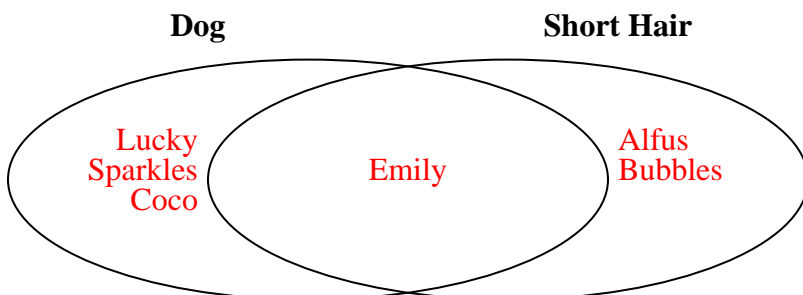

3) The table below shows the physical traits of several pets in a pet shelter. Use the chart to fill in the Venn Diagram.

	Sparkles	Lucky	Bubbles	Coco	Alfus	Emily
Type	Dog	Dog	Cat	Dog	Cat	Dog
Fur Length	Long	Long	Short	Long	Short	Short