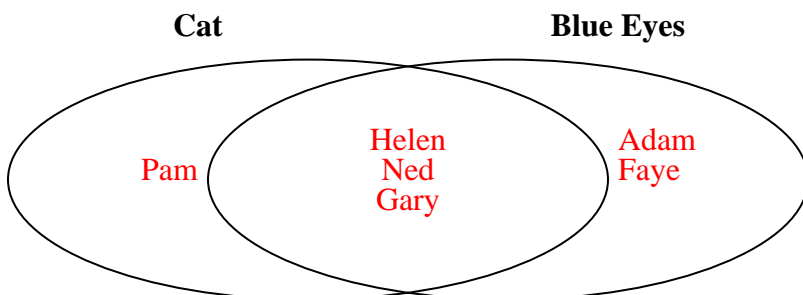

3) The table below shows the physical traits of different students. Use the chart to fill in the Venn Diagram.

	Faye	Ned	Adam	Pam	Helen	Gary
Pet	Dog	Cat	Dog	Cat	Cat	Cat
Eye Color	Blue	Blue	Blue	Green	Blue	Blue