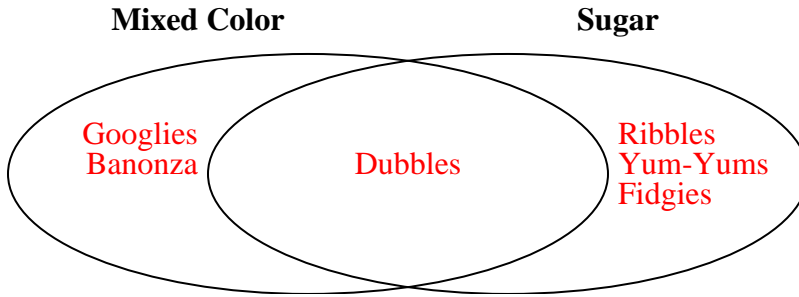

Wears Mask

Male

- 3) The table below shows the description of several video games. Use the chart to fill in the Venn Diagram.

	Farplan	Crystal Rain	DreamRush	Warstar	Everplan	Airblaze
Difficulty	Easy	Easy	Easy	Hard	Easy	Hard
Length	Short	Long	Long	Short	Long	Short

Easy

Short Length

Solve each problem.

- 1) The table below shows the attributes of several types of candy. Use the chart to fill in the Venn Diagram.

	Bananza	Yum-Yums	Googlies	Ribbles	Fidgies	Dubbles
Color	Mixed	Uniform	Mixed	Uniform	Uniform	Mixed
Flavor	Chocolate	Sugar	Chocolate	Sugar	Sugar	Sugar

- 2) The table below shows the description of several super heroes. Use the chart to fill in the Venn Diagram.

	Moon Shadow	Sunspot	Blitz Fire	Nightwave	Karma	Protector
Wears Mask	Yes	No	No	Yes	Yes	Yes
Gender	Male	Male	Male	Female	Female	Female

- 3) The table below shows the description of several video games. Use the chart to fill in the Venn Diagram.

	Farplan	Crystal Rain	DreamRush	Warstar	Everplan	Airblaze
Difficulty	Easy	Easy	Easy	Hard	Easy	Hard
Length	Short	Long	Long	Short	Long	Short