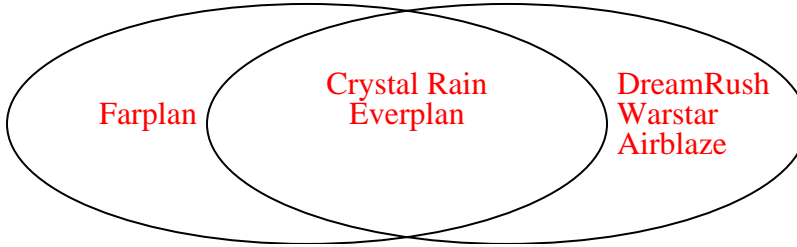

Solve each problem.

1) The table below shows the description of several video games. Use the chart to fill in the Venn Diagram.

	Everplan	Farplan	Warstar	DreamRush	Crystal Rain	Airblaze
Type	RPG	RPG	Action	Action	RPG	Action
Art Style	Realistic	Fantasy	Realistic	Realistic	Realistic	Realistic

RPG

Realistic Art