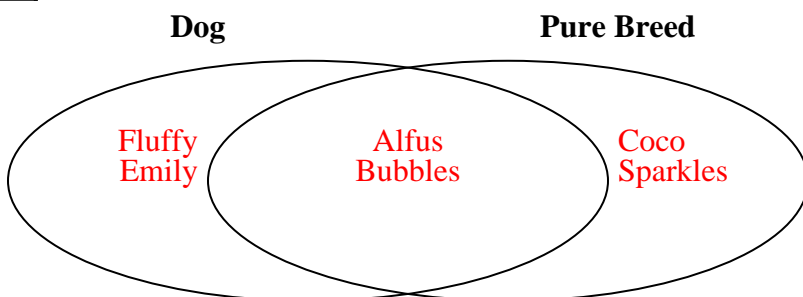

Dog

Pure Breed

- 3) The table below shows the physical traits of different students. Use the chart to fill in the Venn Diagram.

	Faye	Ned	Adam	Pam	Helen	Gary
Pet	Dog	Cat	Dog	Cat	Cat	Cat
Eye Color	Blue	Blue	Blue	Green	Blue	Blue

Cat

Blue Eyes

Solve each problem.

- 1) The table below shows the attributes of several types of candy. Use the chart to fill in the Venn Diagram.

	Googlies	Fidgies	Dubbles	Banonza	Ribbles	Yum-Yums
Package	Box	Bag	Box	Bag	Box	Box
Flavor	Sugar	Sugar	Sugar	Sugar	Sugar	Chocolate

- 2) The table below shows the physical traits of several pets in a pet shelter. Use the chart to fill in the Venn Diagram.

	Sparkles	Coco	Bubbles	Emily	Alfus	Fluffy
Type	Cat	Cat	Dog	Dog	Dog	Dog
Breed	Pure	Pure	Pure	Mixed	Pure	Mixed