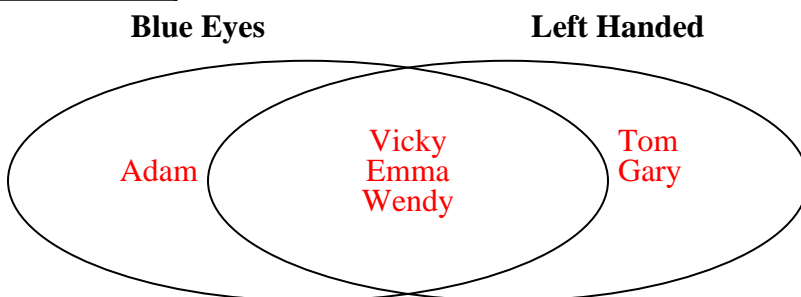

**Blue Eyes**

**Left Handed**

- 3) The table below shows the physical traits of several pets in a pet shelter. Use the chart to fill in the Venn Diagram.

	Fluffy	Bubbles	Alfus	Lucky	Emily	Sparkles
Fur Length	Long	Long	Short	Long	Short	Short
Fur Color	Gray	Gray	Brown	Gray	Gray	Brown

**Short Hair**

**Gray Fur**

Solve each problem.

- 1) The table below shows the description of several video games. Use the chart to fill in the Venn Diagram.

	Everplan	Farplan	Warstar	DreamRush	Crystal Rain	Airblaze
Type	RPG	RPG	Action	Action	RPG	Action
Art Style	Realistic	Fantasy	Realistic	Realistic	Realistic	Realistic

- 2) The table below shows the physical traits of different students. Use the chart to fill in the Venn Diagram.

	Gary	Adam	Tom	Emma	Vicky	Wendy
Eye Color	Green	Blue	Green	Blue	Blue	Blue
Dominant Hand	Left	Right	Left	Left	Left	Left

- 3) The table below shows the physical traits of several pets in a pet shelter. Use the chart to fill in the Venn Diagram.

	Fluffy	Bubbles	Alfus	Lucky	Emily	Sparkles
Fur Length	Long	Long	Short	Long	Short	Short
Fur Color	Gray	Gray	Brown	Gray	Gray	Brown