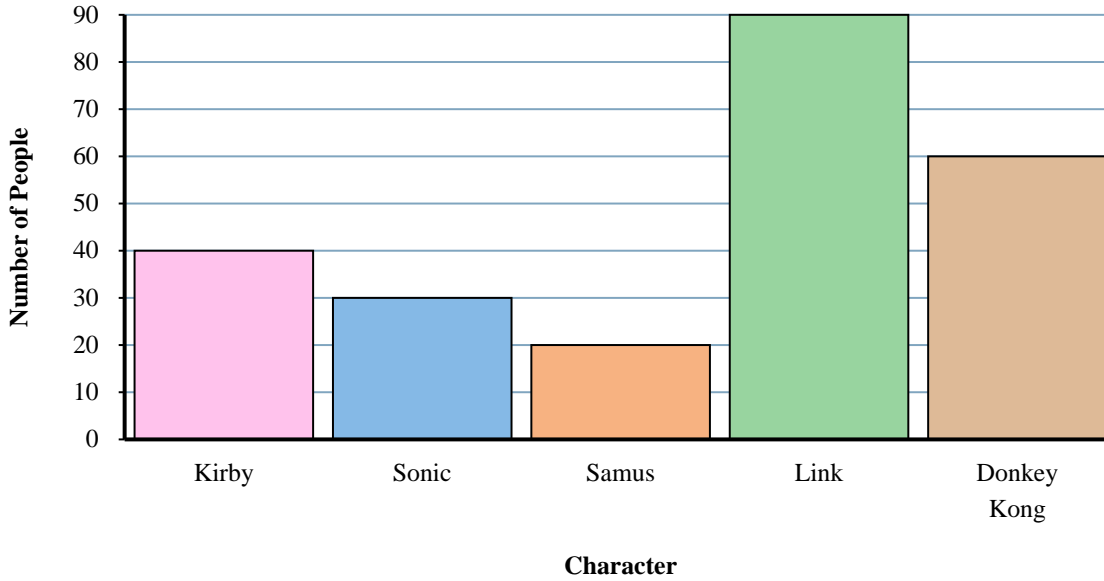

Solve each problem.

Answers

Favorite Game Characters

- 1) What is the difference in the number of people who liked Link and the number who liked Sonic?
- 2) Which character did exactly 40 people say was their favorite?
- 3) How many more people liked Link than liked Samus?
- 4) How many people liked Donkey Kong the best?
- 5) Which character did the fewest number of people say was their favorite?
- 6) Did more people like Samus or Donkey Kong?
- 7) Did fewer people like Link or Donkey Kong?
- 8) Which character did the largest number of people say was their favorite?
- 9) What is the combined number of people who liked Samus and Kirby?
- 10) How many people total answered the poll?

1. 60
2. Kirby
3. 70
4. 60
5. Samus
6. Donkey Kong
7. Donkey Kong
8. Link
9. 60
10. 240