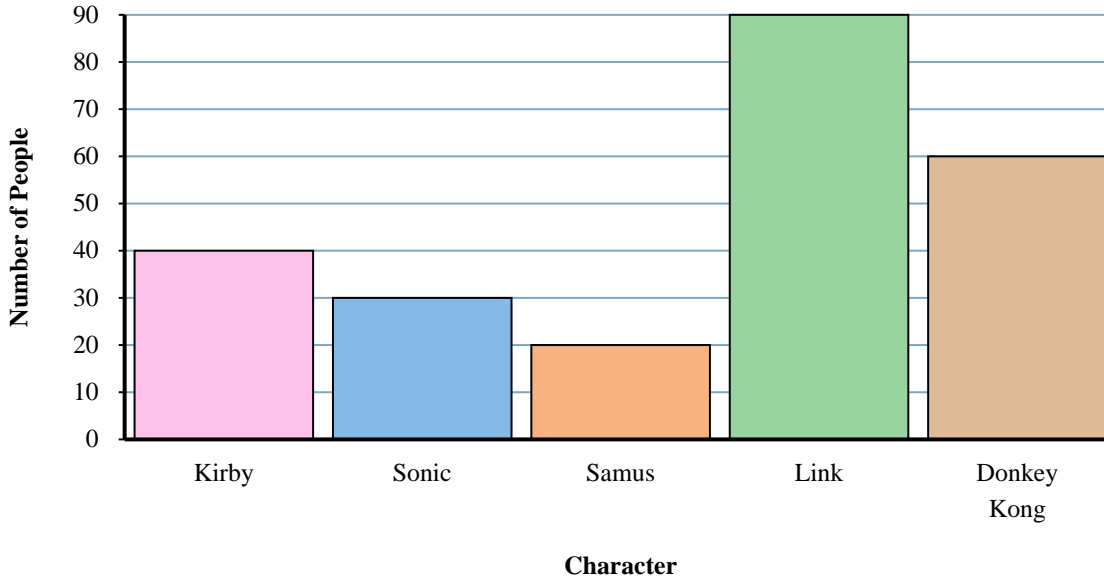

Solve each problem.

Favorite Game Characters

Answers

1) What is the difference in the number of people who liked Link and the number who liked Sonic?
2) Which character did exactly 40 people say was their favorite?
3) How many more people liked Link than liked Samus?
4) How many people liked Donkey Kong the best?
5) Which character did the fewest number of people say was their favorite?
6) Did more people like Samus or Donkey Kong?
7) Did fewer people like Link or Donkey Kong?
8) Which character did the largest number of people say was their favorite?
9) What is the combined number of people who liked Samus and Kirby?
10) How many people total answered the poll?

1. 60
2. Kirby
3. 70
4. 60
5. Samus
6. Donkey Kong
7. Donkey Kong
8. Link
9. 60
10. 240