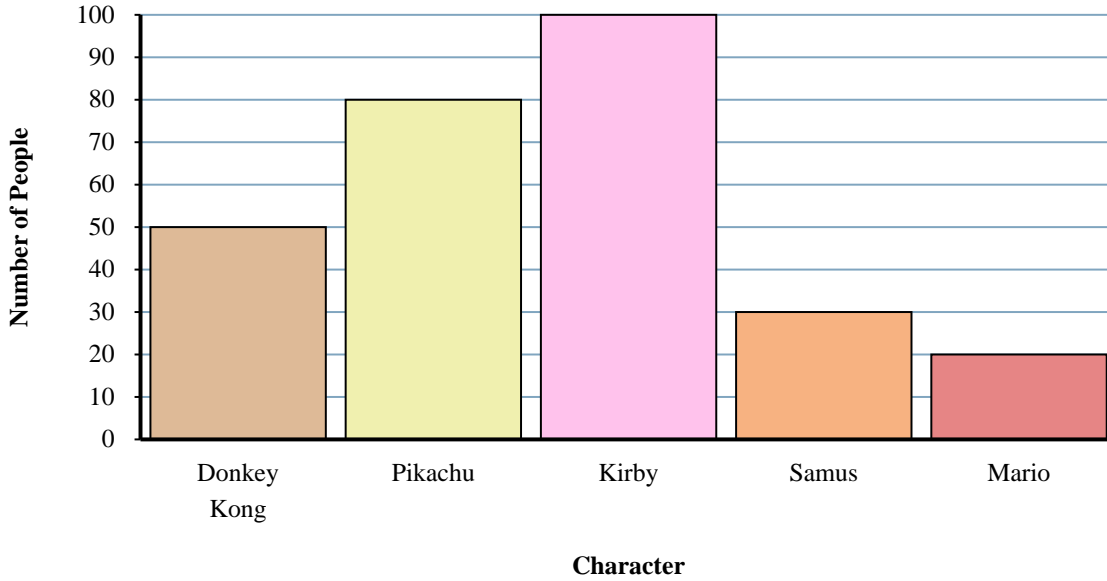

Solve each problem.

Favorite Game Characters

Answers

1. _____
2. _____
3. _____
4. _____
5. _____
6. _____
7. _____
8. _____
9. _____
10. _____

- 1) Which character did the fewest number of people say was their favorite?
- 2) Did more people like Mario or Samus?
- 3) How many people liked Samus the best?
- 4) How many people total answered the poll?
- 5) Did fewer people like Pikachu or Kirby?
- 6) How many fewer people liked Samus than liked Donkey Kong?
- 7) Which character did the largest number of people say was their favorite?
- 8) How many more people liked Kirby than liked Mario?
- 9) What is the difference in the number of people who liked Mario and the number who liked Donkey Kong?
- 10) Which character did exactly 100 people say was their favorite?