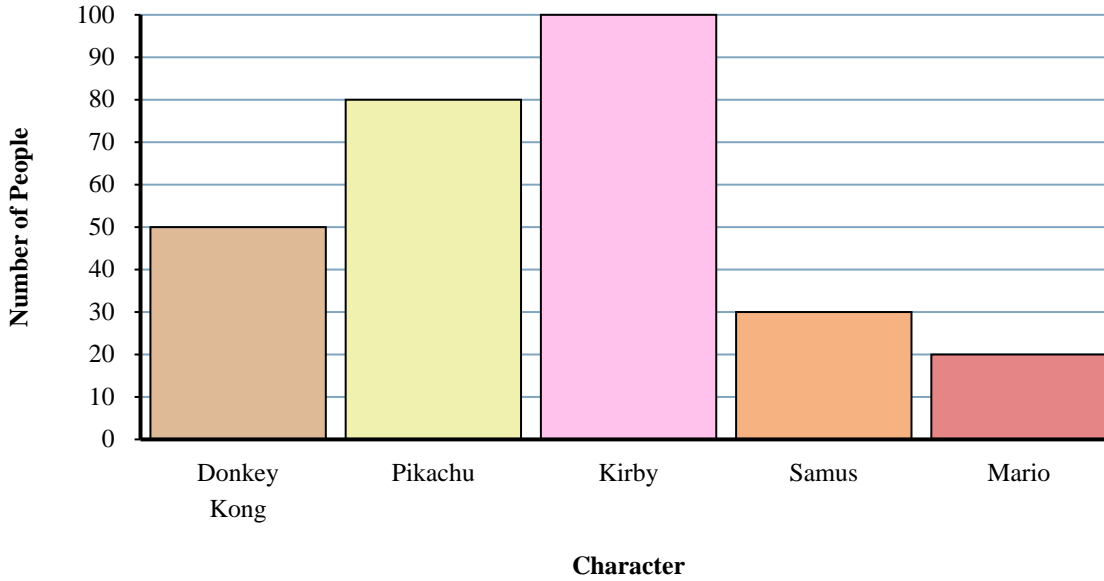

Solve each problem.

Favorite Game Characters

Answers

1. Which character did the fewest number of people say was their favorite?
2. Did more people like Mario or Samus?
3. How many people liked Samus the best?
4. How many people total answered the poll?
5. Did fewer people like Pikachu or Kirby?
6. How many fewer people liked Samus than liked Donkey Kong?
7. Which character did the largest number of people say was their favorite?
8. How many more people liked Kirby than liked Mario?
9. What is the difference in the number of people who liked Mario and the number who liked Donkey Kong?
10. Which character did exactly 100 people say was their favorite?

1. **Mario**
2. **Samus**
3. **30**
4. **280**
5. **Pikachu**
6. **20**
7. **Kirby**
8. **80**
9. **30**
10. **Kirby**