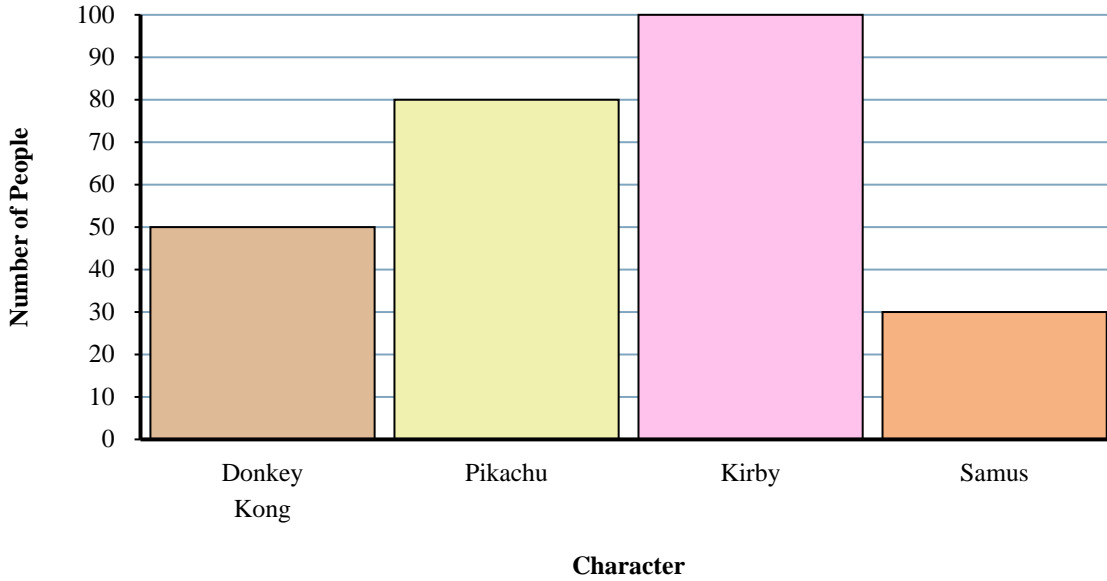

Solve each problem.

Answers

**Favorite Game Characters**

- 1) Which character did the fewest number of people say was their favorite?
- 2) Did more people like Kirby or Samus?
- 3) How many people liked Pikachu the best?
- 4) How many people total answered the poll?
- 5) Did fewer people like Samus or Pikachu?
- 6) How many fewer people liked Samus than liked Donkey Kong?
- 7) Which character did the largest number of people say was their favorite?
- 8) How many more people liked Pikachu than liked Donkey Kong?
- 9) What is the difference in the number of people who liked Donkey Kong and the number who liked Kirby?
- 10) Which character did exactly 100 people say was their favorite?