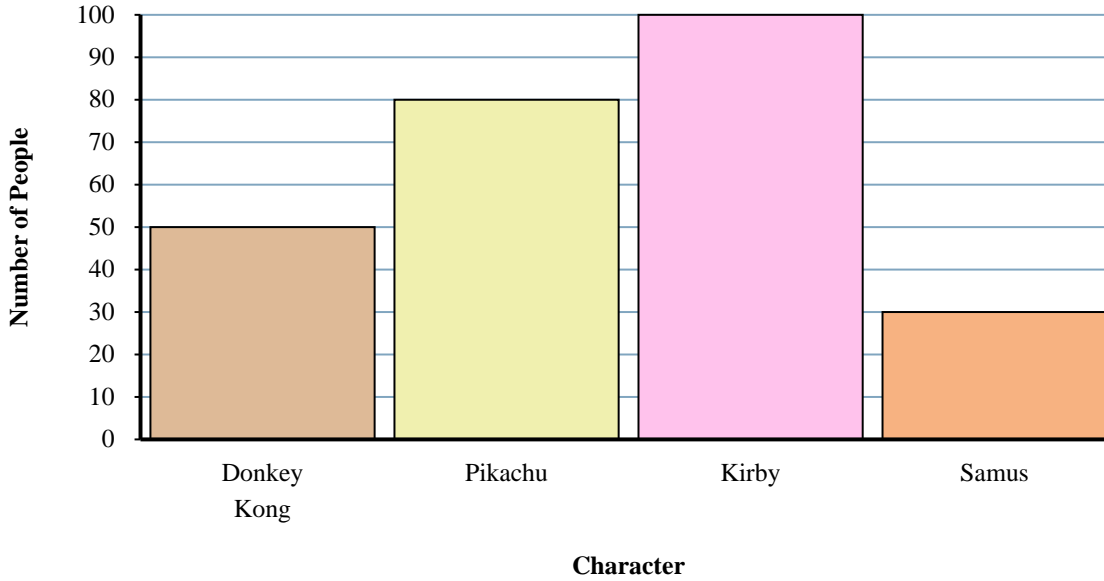

Solve each problem.

Favorite Game Characters

Answers

1. Samus
2. Kirby
3. 80
4. 260
5. Samus
6. 20
7. Kirby
8. 30
9. 50
10. Kirby

1) Which character did the fewest number of people say was their favorite?
2) Did more people like Kirby or Samus?
3) How many people liked Pikachu the best?
4) How many people total answered the poll?
5) Did fewer people like Samus or Pikachu?
6) How many fewer people liked Samus than liked Donkey Kong?
7) Which character did the largest number of people say was their favorite?
8) How many more people liked Pikachu than liked Donkey Kong?
9) What is the difference in the number of people who liked Donkey Kong and the number who liked Kirby?
10) Which character did exactly 100 people say was their favorite?