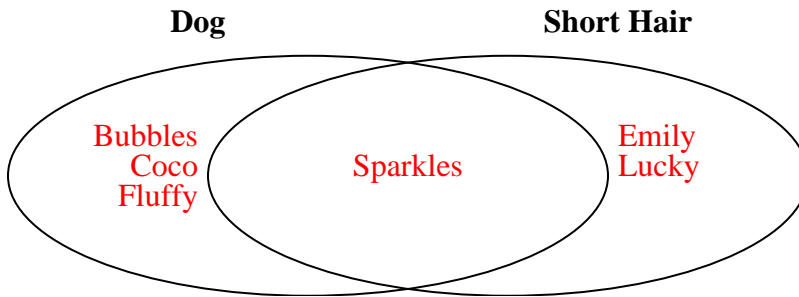

Left Handed

Cat

- 2) The table below shows the physical traits of several pets in a pet shelter. Use the chart to fill in the Venn Diagram.

	Coco	Sparkles	Lucky	Emily	Bubbles	Fluffy
Type	Dog	Dog	Cat	Cat	Dog	Dog
Fur Length	Long	Short	Short	Short	Long	Long

Dog

Short Hair

- 3) The table below shows the description of several super heroes. Use the chart to fill in the Venn Diagram.

	Sunspot	Karma	Blitz Fire	Nightwave	Protector	Moon Shadow
Wears Mask	Yes	Yes	No	No	Yes	Yes
Gender	Female	Female	Male	Male	Male	Male

Wears Mask

Male

Solve each problem.

- 1) The table below shows the physical traits of different students. Use the chart to fill in the Venn Diagram.

	Ned	Kim	Tom	Sam	Zoe	Jane
Dominant Hand	Left	Left	Right	Left	Right	Right
Pet	Cat	Cat	Cat	Cat	Cat	Cat

- 2) The table below shows the physical traits of several pets in a pet shelter. Use the chart to fill in the Venn Diagram.

	Coco	Sparkles	Lucky	Emily	Bubbles	Fluffy
Type	Dog	Dog	Cat	Cat	Dog	Dog
Fur Length	Long	Short	Short	Short	Long	Long